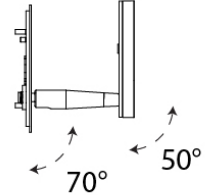

Ø101mm 4"

94mm 3 11/16"